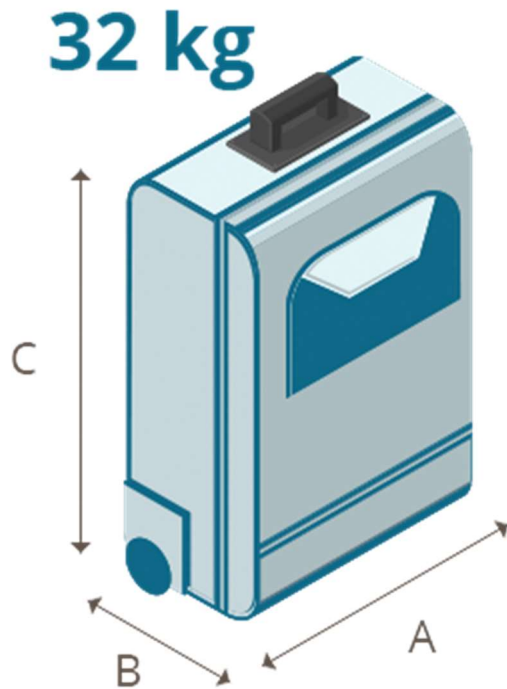

CHECKED BAGGAGE

For health and safety reasons, each piece of baggage that is checked in must not exceed 32kg and total dimensions (width + height + depth) must not exceed 203 cm.

Important Notice:

You will be required to re-pack your bag if the weight per piece of checked baggage exceeds 32kg.