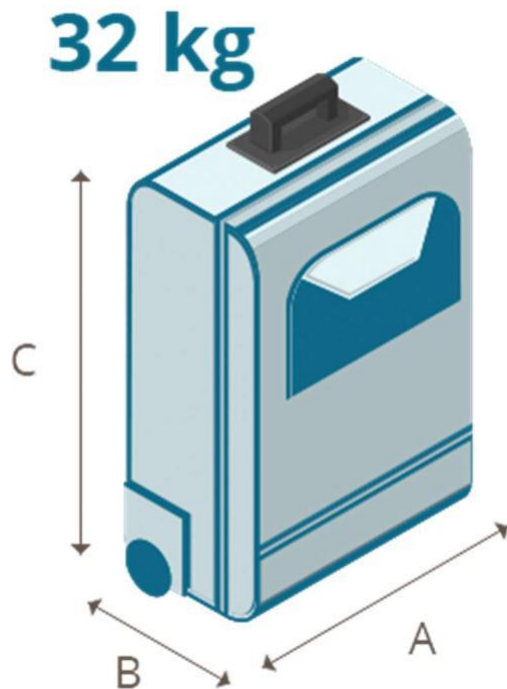

## CHECKED BAGGAGE

For health and safety reasons, each piece of baggage that is checked in must not exceed 32kg and total dimensions (width + height + depth) must not exceed 203 cm.